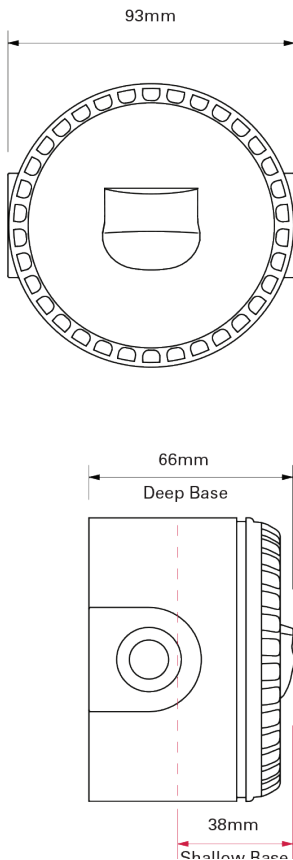

Beacons

Solista LX Wall VAD - Overview & technical specifications

The Solista LX Wall visual alarm device (VAD) is suitable for a variety of applications, available in a red or white body and compatible with the full range of 6 bases. A patented lens design distributes light to achieve the required illumination specified by EN 54-23, whilst using minimum current consumption.

Technical specification

Model:	Solista LX Wall	
Mounting Type	Wall	
Voltage	9-60VDC	
Current	10 - 25mA dependent on setting	
Coverage (y)	7.5m (Switchable to 2.5m)*	
Mounting Height (x)	2.4m (max)	
Coverage Volume Code	W-2.4-7.5	
Coverage Volume	135m ³ (15m ³)	
Flash Rate	1Hz (Switchable to 0.5Hz)	
Operating Temperature	-25°C to +70°C	
Monitoring	Reverse Polarity	
Protection	IP33C Shallow Base	IP65 Deep and U Base
Weight	100g	
Body Colour	White or Red	
Flash Colour	White or Red	
Maximum effective luminous intensity (leff)	53cd (candela)	