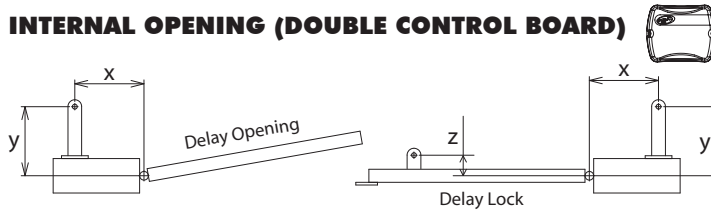

REFERENCE TABLE (DOUBLE CONTROL BOARD)

OPERATOR	x	y	z	LENGTH MAXIMUM LEAF
PISTON 1/4 (STANDARD)	6.30 in (160 mm)	6.30 in (160 mm)	1.97 in (50 mm)	59.05 in (1500 mm)
PISTON 1/4 (SUPER)	10.63 in (270 mm)	10.63 in (270 mm)	1.97 in (50 mm)	98.42 in (2500 mm)
PISTON 1/3 CONDOMINIUM AND PIVO (STANDARD)	7.48 in (190 mm)	7.48 in (190 mm)	1.97 in (50 mm)	78.74 in (2000 mm)
PISTON 1/3 CONDOMINIUM AND PIVO (SUPER)	14.57 in (370 mm)	14.57 in (370 mm)	1.97 in (50 mm)	137.79 in (3500 mm)
PISTON 1/3 CONDOMINIUM AND PIVO (MEGA)	15.75 in (400 mm)	15.75 in (400 mm)	1.97 in (50 mm)	177.16 in (4500 mm)

Maximum size allowed for standard installation.

INTERNAL OPENING (DOUBLE CONTROL BOARD)