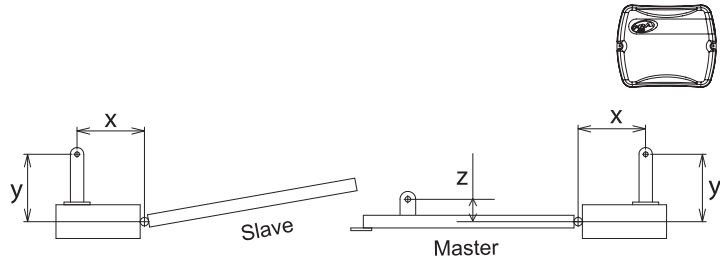

INTERNAL OPENING (WITH A MECHANICAL DELAY)

EXTERNAL OPENING (WITH A MECHANICAL DELAY)

SUPPORT MEASURES FOR INSTALLATION PIVOTING PISTON WITH DELAY MECHANICAL							
OPERATOR	SLAVE LEAF <small>Internal or external opening</small>			Length MaximumSheet	MASTER LEAF		
	X	y	z		X	y	z
PIVO PISTON 1/4 STD	5.90 in <small>(150 mm)</small>	5.90 in <small>(150 mm)</small>	1.97 in <small>(50 mm)</small>	59.05 in (1500 mm)	6.30 in <small>(160 mm)</small>	6.30 in <small>(160 mm)</small>	1.97 in <small>(50 mm)</small>
PIVO PISTON 1/4 SUPER	10.24 in <small>(260 mm)</small>	10.24 in <small>(260 mm)</small>	1.97 in <small>(50 mm)</small>	98.42 in (2500 mm)	10.63 in <small>(270 mm)</small>	10.63 in <small>(270 mm)</small>	1.97 in <small>(50 mm)</small>
PISTON 1/3 STD PIVO CONDOMINIUM STD	7.08 in <small>(180 mm)</small>	7.08 in <small>(180 mm)</small>	1.97 in <small>(50 mm)</small>	78.74 in (2000 mm)	7.48 in <small>(190 mm)</small>	7.48 in <small>(190 mm)</small>	1.97 in <small>(50 mm)</small>
PIVO PISTON 1/3 SUPER PIVO PISTON CONDOMINIUM SUPER	14.17 in <small>(360 mm)</small>	14.17 in <small>(360 mm)</small>	1.97 in <small>(50 mm)</small>	137.79 in (3500 mm)	14.57 in <small>(370 mm)</small>	14.57 in <small>(370 mm)</small>	1.97 in <small>(50 mm)</small>
PIVO PISTON 1/3 MEGA PIVO PISTON CONDOMINIUM MEGA	15.35 in <small>(390 mm)</small>	15.35 in <small>(390 mm)</small>	1.97 in <small>(50 mm)</small>	177.16 in (4500 mm)	15.75 in <small>(400 mm)</small>	15.75 in <small>(400 mm)</small>	1.97 in <small>(50 mm)</small>