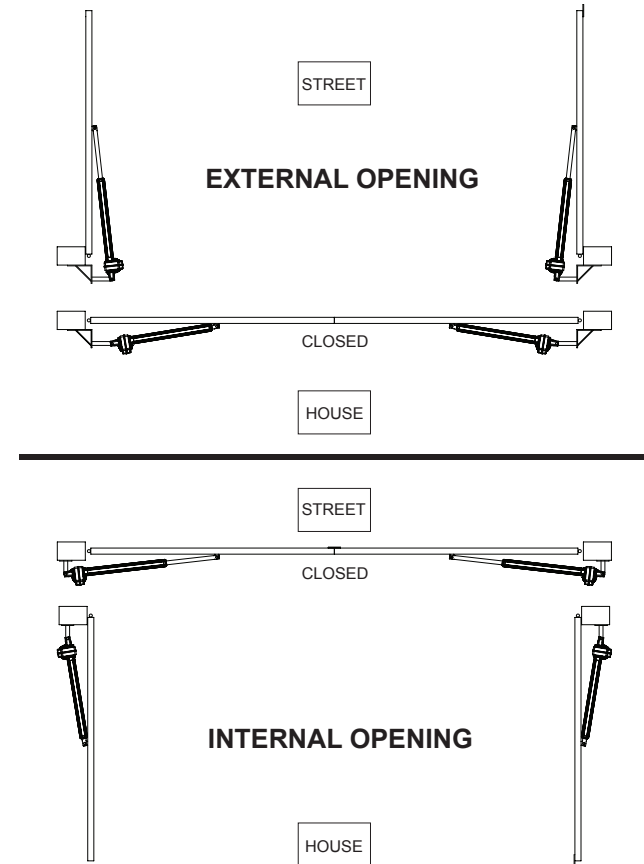

Maximum size allowed for standard installation.

INTERNAL OPENING (DOUBLE CONTROL BOARD)

EXTERNAL OPENING (DOUBLE CONTROL BOARD)

SWING OPERATORS

INSTALLATION GUIDE

Rev. 1

SUPPORT FOR PPA DELAY MECHANICAL

Measure for plate installation

INTERNAL OPENING (WITH A MECHANICAL DELAY)

EXTERNAL OPENING (WITH A MECHANICAL DELAY)

SUPPORT MEASURES FOR INSTALLATION PIVOTING PISTON WITH DELAY MECHANICAL							
OPERATOR	SLAVE LEAF <small>Internal or external opening</small>			Length MaximumSheet	MASTER LEAF		
	X	y	z		X	y	z
PIVO PISTON 1/4 STD	5.90 in <small>(150 mm)</small>	5.90 in <small>(150 mm)</small>	1.97 in <small>(50 mm)</small>	59.05 in (1500 mm)	6.30 in <small>(160 mm)</small>	6.30 in <small>(160 mm)</small>	1.97 in <small>(50 mm)</small>
PIVO PISTON 1/4 SUPER	10.24 in <small>(260 mm)</small>	10.24 in <small>(260 mm)</small>	1.97 in <small>(50 mm)</small>	98.42 in (2500 mm)	10.63 in <small>(270 mm)</small>	10.63 in <small>(270 mm)</small>	1.97 in <small>(50 mm)</small>
PISTON 1/3 STD PIVO CONDOMINIUM STD	7.08 in <small>(180 mm)</small>	7.08 in <small>(180 mm)</small>	1.97 in <small>(50 mm)</small>	78.74 in (2000 mm)	7.48 in <small>(190 mm)</small>	7.48 in <small>(190 mm)</small>	1.97 in <small>(50 mm)</small>
PIVO PISTON 1/3 SUPER PIVO PISTON CONDOMINIUM SUPER	14.17 in <small>(360 mm)</small>	14.17 in <small>(360 mm)</small>	1.97 in <small>(50 mm)</small>	137.79 in (3500 mm)	14.57 in <small>(370 mm)</small>	14.57 in <small>(370 mm)</small>	1.97 in <small>(50 mm)</small>
PIVO PISTON 1/3 MEGA PIVO PISTON CONDOMINIUM MEGA	15.35 in <small>(390 mm)</small>	15.35 in <small>(390 mm)</small>	1.97 in <small>(50 mm)</small>	177.16 in (4500 mm)	15.75 in <small>(400 mm)</small>	15.75 in <small>(400 mm)</small>	1.97 in <small>(50 mm)</small>