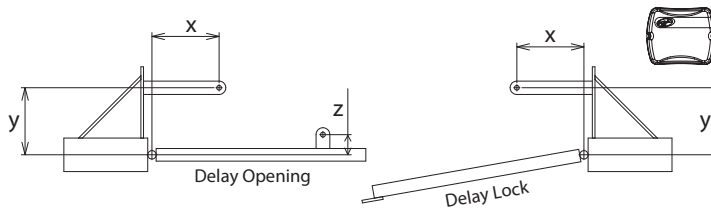

EXTERNAL OPENING (DOUBLE CONTROL BOARD)