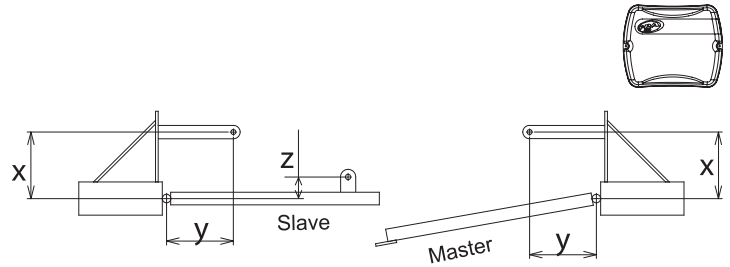

Maximum size allowed for standard installation.

INTERNAL OPENING (DOUBLE CONTROL BOARD)

EXTERNAL OPENING (DOUBLE CONTROL BOARD)

SWING OPERATORS

INSTALLATION GUIDE

Rev. 1

SUPPORT FOR PPA DELAY MECHANICAL

Measure for plate installation

INTERNAL OPENING (WITH A MECHANICAL DELAY)

EXTERNAL OPENING (WITH A MECHANICAL DELAY)

SUPPORT MEASURES FOR INSTALLATION PIVOTING PISTON WITH DELAY MECHANICAL							
OPERATOR	SLAVE LEAF <small>Internal or external opening</small>			Length MaximumSheet	MASTER LEAF		
	X	y	z		X	y	z
PIVO PISTON 1/4 STD	5.90 in <small>(150 mm)</small>	5.90 in <small>(150 mm)</small>	1.97 in <small>(50 mm)</small>	59.05 in (1500 mm)	6.30 in <small>(160 mm)</small>	6.30 in <small>(160 mm)</small>	1.97 in <small>(50 mm)</small>
PIVO PISTON 1/4 SUPER	10.24 in <small>(260 mm)</small>	10.24 in <small>(260 mm)</small>	1.97 in <small>(50 mm)</small>	98.42 in (2500 mm)	10.63 in <small>(270 mm)</small>	10.63 in <small>(270 mm)</small>	1.97 in <small>(50 mm)</small>
PISTON 1/3 STD PIVO CONDOMINIUM STD	7.08 in <small>(180 mm)</small>	7.08 in <small>(180 mm)</small>	1.97 in <small>(50 mm)</small>	78.74 in (2000 mm)	7.48 in <small>(190 mm)</small>	7.48 in <small>(190 mm)</small>	1.97 in <small>(50 mm)</small>
PIVO PISTON 1/3 SUPER PIVO PISTON CONDOMINIUM SUPER	14.17 in <small>(360 mm)</small>	14.17 in <small>(360 mm)</small>	1.97 in <small>(50 mm)</small>	137.79 in (3500 mm)	14.57 in <small>(370 mm)</small>	14.57 in <small>(370 mm)</small>	1.97 in <small>(50 mm)</small>
PIVO PISTON 1/3 MEGA PIVO PISTON CONDOMINIUM MEGA	15.35 in <small>(390 mm)</small>	15.35 in <small>(390 mm)</small>	1.97 in <small>(50 mm)</small>	177.16 in (4500 mm)	15.75 in <small>(400 mm)</small>	15.75 in <small>(400 mm)</small>	1.97 in <small>(50 mm)</small>